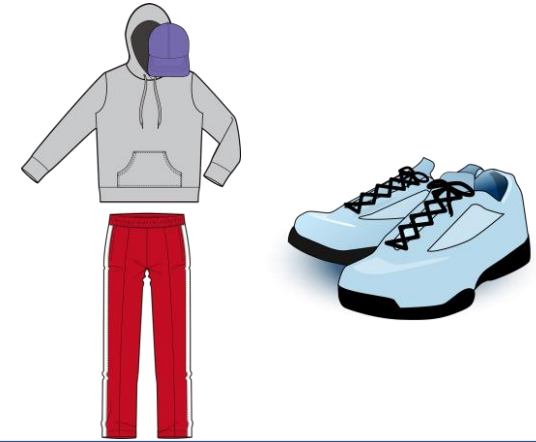

# MATERIALES DE EF

**MASCARILLA**

**BOTELLA DE AGUA**

**ROPA DEPORTIVA**

**MOCHILA/NECESER**

**JABÓN**

**TOALLA**

Normas y materiales inicio del curso  
by Efuegos is licensed under Attribution-  
NonCommercial-NoDerivatives 4.0  
International. To view a copy of this  
license, visit  
<https://creativecommons.org/licenses/by-nc-nd/4.0>